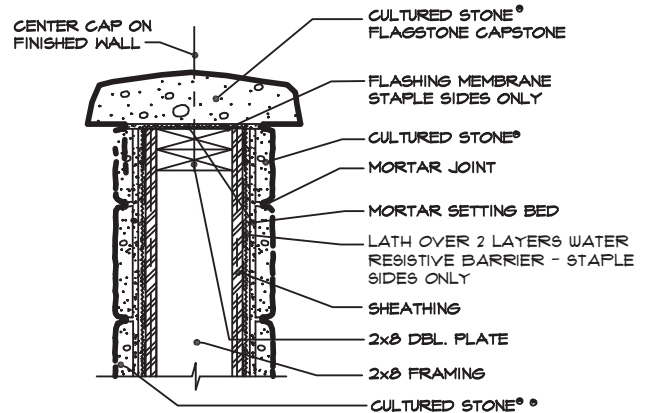

Cultured Stone®

16" FLAGSTONE WALL CAP - Product Dimensions and Installation Details

CULTURED STONE®
16" WIDE FLAGSTONE WALL CAP-CMU WALL

SCALE: 1 1/2" = 1'-0"

© 2011 Boral Stone Products LLC

CULTURED STONE®
16" WIDE FLAGSTONE WALL CAP-STUD WALL

SCALE: 1 1/2" = 1'-0"

© 2011 Boral Stone Products LLC

detail is set to display properly using
Architxt.shx font

16" WALL CAP PROFILE

CULTURED STONE® 16" WIDE
FLAGSTONE WALL CAP - RETAINING WALL

SCALE: 1 1/2" = 1'-0"