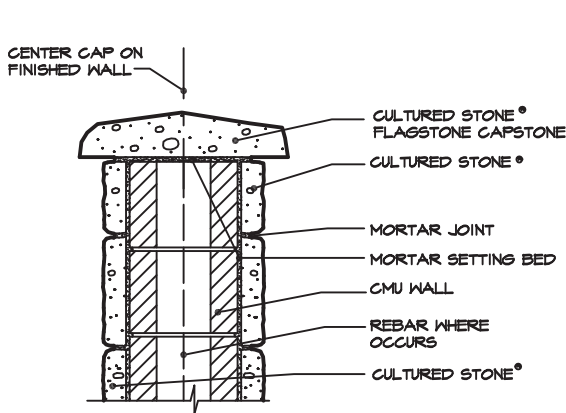

Cultured Stone®

16" FLAGSTONE WALL CAP - Product Dimensions and Installation Details

CULTURED STONE®
16" WIDE FLAGSTONE WALL CAP-CMU WALL

SCALE: 1 1/2" = 1'-0"

© 2011 Boral Stone Products LLC

CULTURED STONE®
16" WIDE FLAGSTONE WALL CAP-STUD WALL

SCALE: 1 1/2" = 1'-0"

© 2011 Boral Stone Products LLC

detail is set to display properly using
Architxt.shx font

16" WALL CAP PROFILE

CULTURED STONE® 16" WIDE
FLAGSTONE WALL CAP - RETAINING WALL

SCALE: 1 1/2" = 1'-0"