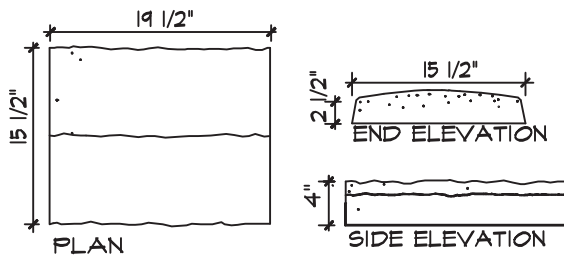

Cultured Stone®

16" FLAGSTONE WALL CAP - Product Dimensions and Installation Details

CULTURED STONE®
16" WIDE FLAGSTONE WALL CAP-CMU WALL

SCALE: 1 1/2" = 1'-0"

© 2011 Boral Stone Products LLC

CULTURED STONE®
16" WIDE FLAGSTONE WALL CAP-STUD WALL

SCALE: 1 1/2" = 1'-0"

© 2011 Boral Stone Products LLC

detail is set to display properly using
Architxt.shx font

16" WALL CAP PROFILE

CULTURED STONE® 16" WIDE
FLAGSTONE WALL CAP - RETAINING WALL

SCALE: 1 1/2" = 1'-0"