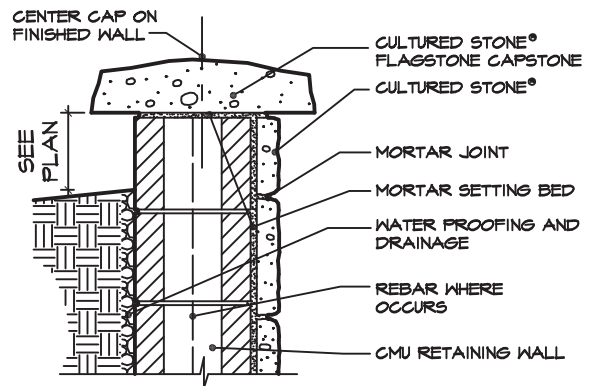

Cultured Stone®

16" FLAGSTONE WALL CAP - Product Dimensions and Installation Details

CULTURED STONE®
16" WIDE FLAGSTONE WALL CAP-CMU WALL

SCALE: 1 1/2" = 1'-0"

© 2011 Boral Stone Products LLC

CULTURED STONE®
16" WIDE FLAGSTONE WALL CAP-STUD WALL

SCALE: 1 1/2" = 1'-0"

© 2011 Boral Stone Products LLC

detail is set to display properly using
Architxt.shx font

16" WALL CAP PROFILE

CULTURED STONE® 16" WIDE
FLAGSTONE WALL CAP - RETAINING WALL

SCALE: 1 1/2" = 1'-0"