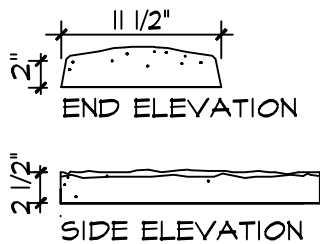

CULTURED STONE®
12" WIDE FLAGSTONE WALL CAP-STUD WALL

SCALE: 1 1/2" = 1'-0"

COPYRIGHT 2006 Owens Corning

detail is set to display properly using
Architxt.shx font

csd_wc_12capwd_f
issued 04/21/2006

12" WALL CAP PROFILE