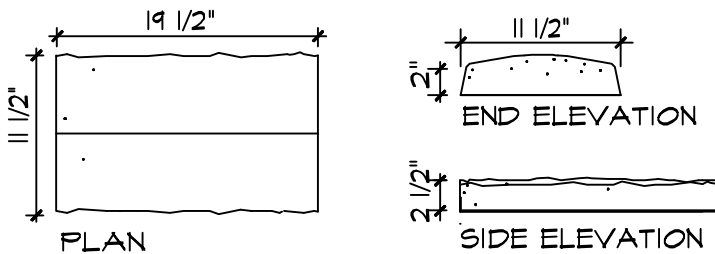

CULTURED STONE®

12" WIDE FLAGSTONE WALL CAP-CMU WALL

SCALE: 1 1/2" = 1'-0"

COPYRIGHT 2006 Owens Corning

detail is set to display properly using
Architxt.shx font

csd_wc_12capcmu_f
issued 04/21/2006

12" WALL CAP PROFILE