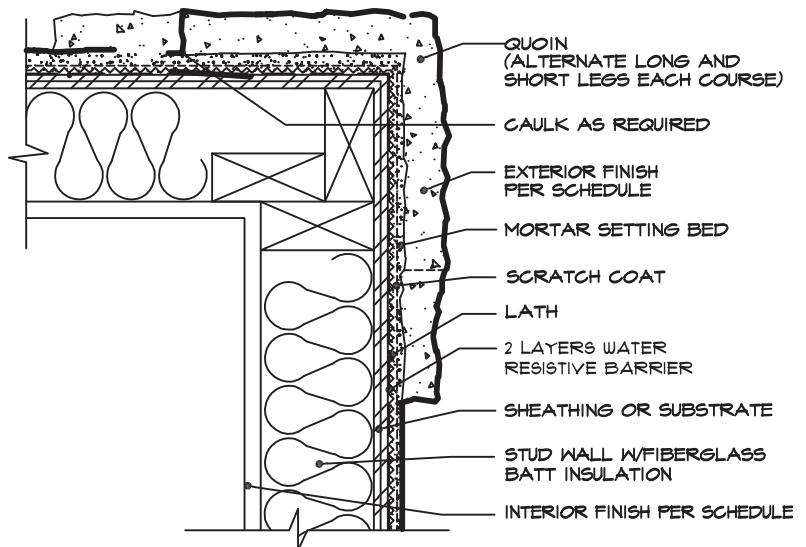

CULTURED STONE® QUOINS

SCALE: N.T.S.

© 2011 Boral Stone Products LLC