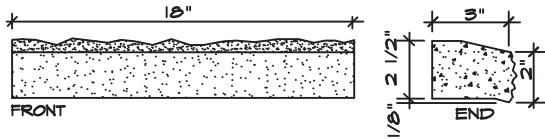

Cultured Stone®

WATERTABLE and QUOINS - Product Dimensions and Installation Details

detail is set to display properly using Architxt.shx font

WATERTABLE/SILL PROFILE

NOTE:
OTHER FINISHES MAY BE USED

CULTURED STONE®
WATERTABLE/SILL @ CLADDING TRANSITION