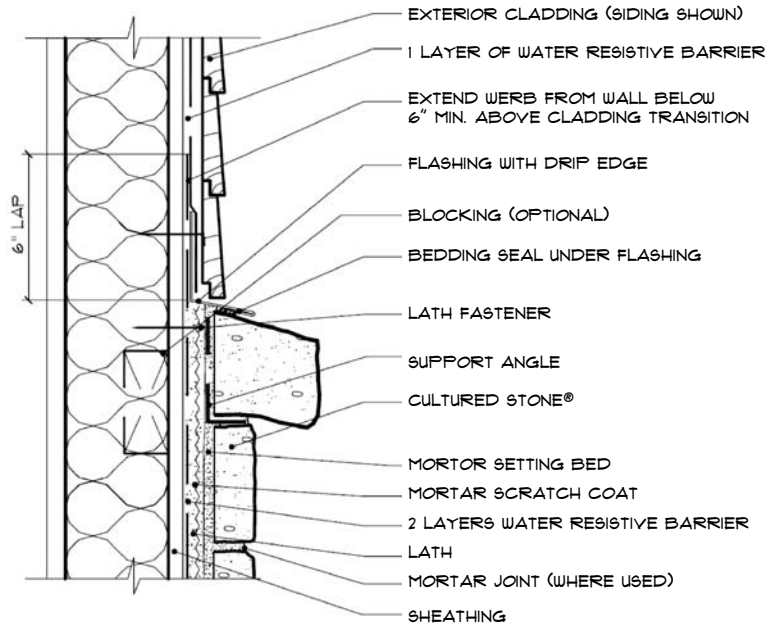

Cultured Stone®

WATERTABLE and QUOINS - Product Dimensions and Installation Details

detail is set to display properly using Architxt.shx font

WATERTABLE/SILL PROFILE

NOTE:
OTHER FINISHES MAY BE USED

CULTURED STONE®
WATERTABLE/SILL @ CLADDING TRANSITION