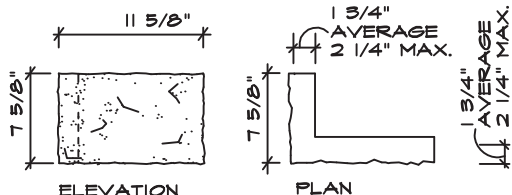

QUOIN PROFILE